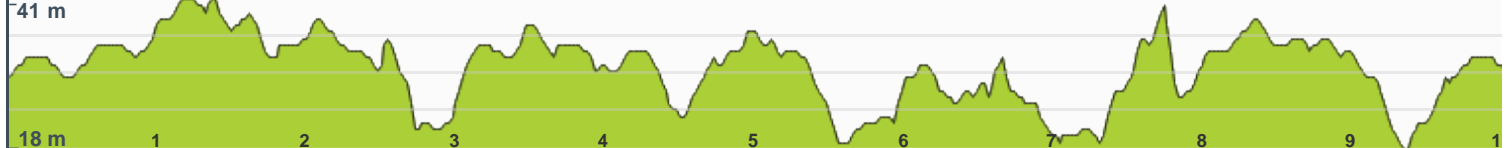

CorriRoma 2022

ROUTE INFORMATION

ROUTE LENGTH	10.000 km
ASCENT	121 m
DESCENT	120 m
HILLS	⬆ 46.9% ⬇ 39.6% ➡ 13.5%
TERRAIN	Road 🏃
START	LAT: 41.910174, LNG: 12.476596

NOTES

CorriRoma 2022

ROUTE DIRECTIONS

No	Km	Turn	Directions
1	10.000		FINISH