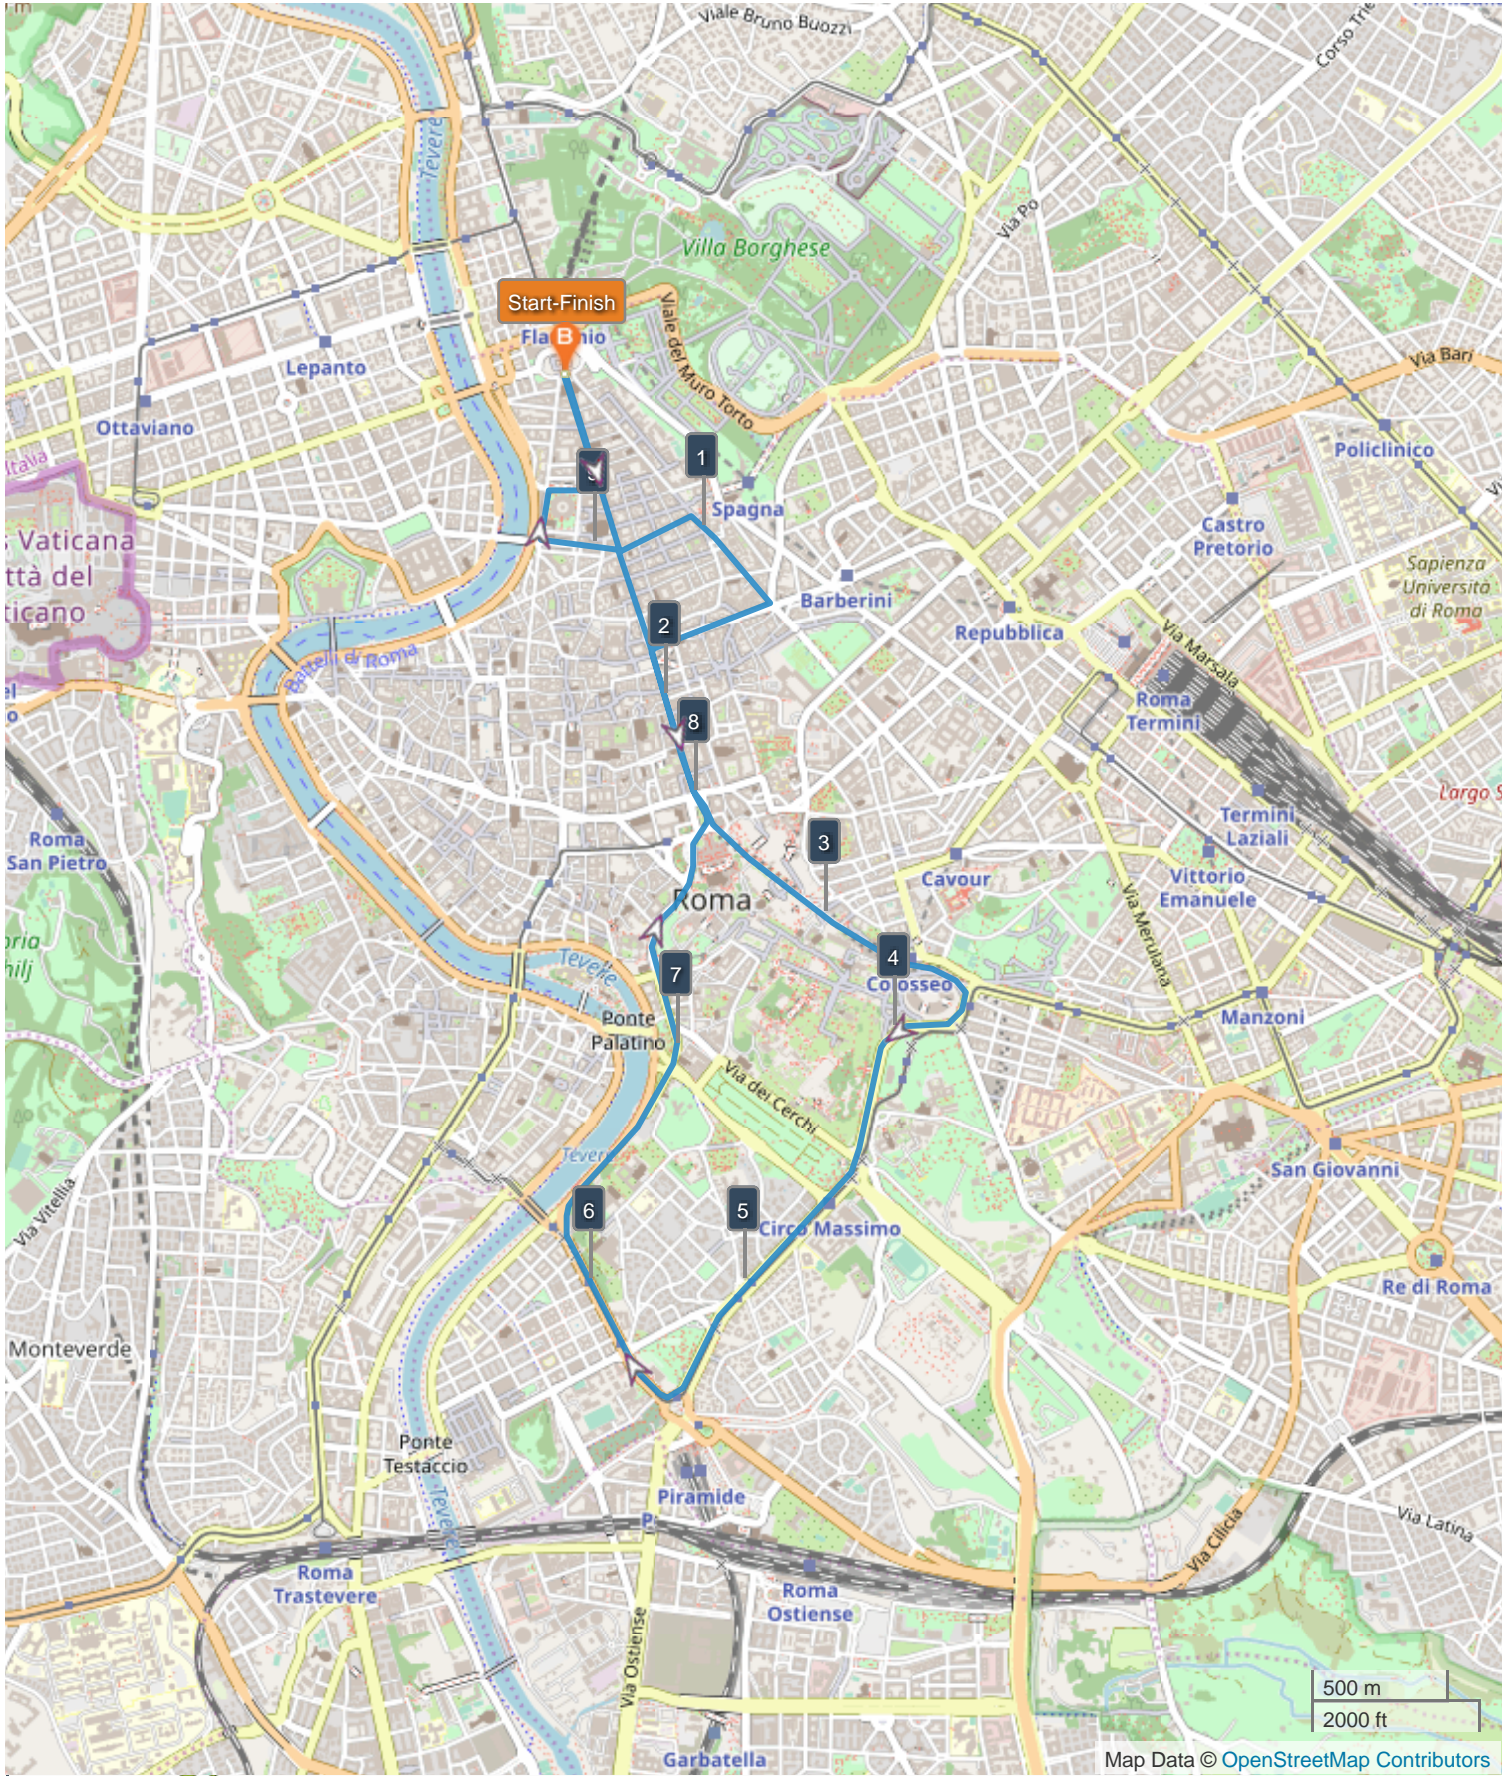

CorriRoma 2022

ROUTE INFORMATION

ROUTE LENGTH	10.000 km
ASCENT	121 m
DESCENT	120 m
HILLS	⬆ 46.9% ⬇ 39.6% ➡ 13.5%
TERRAIN	Road 🏃
START	LAT: 41.910174, LNG: 12.476596

NOTES

CorriRoma 2022

ROUTE DIRECTIONS

No	Km	Turn	Directions
1	10.000		FINISH